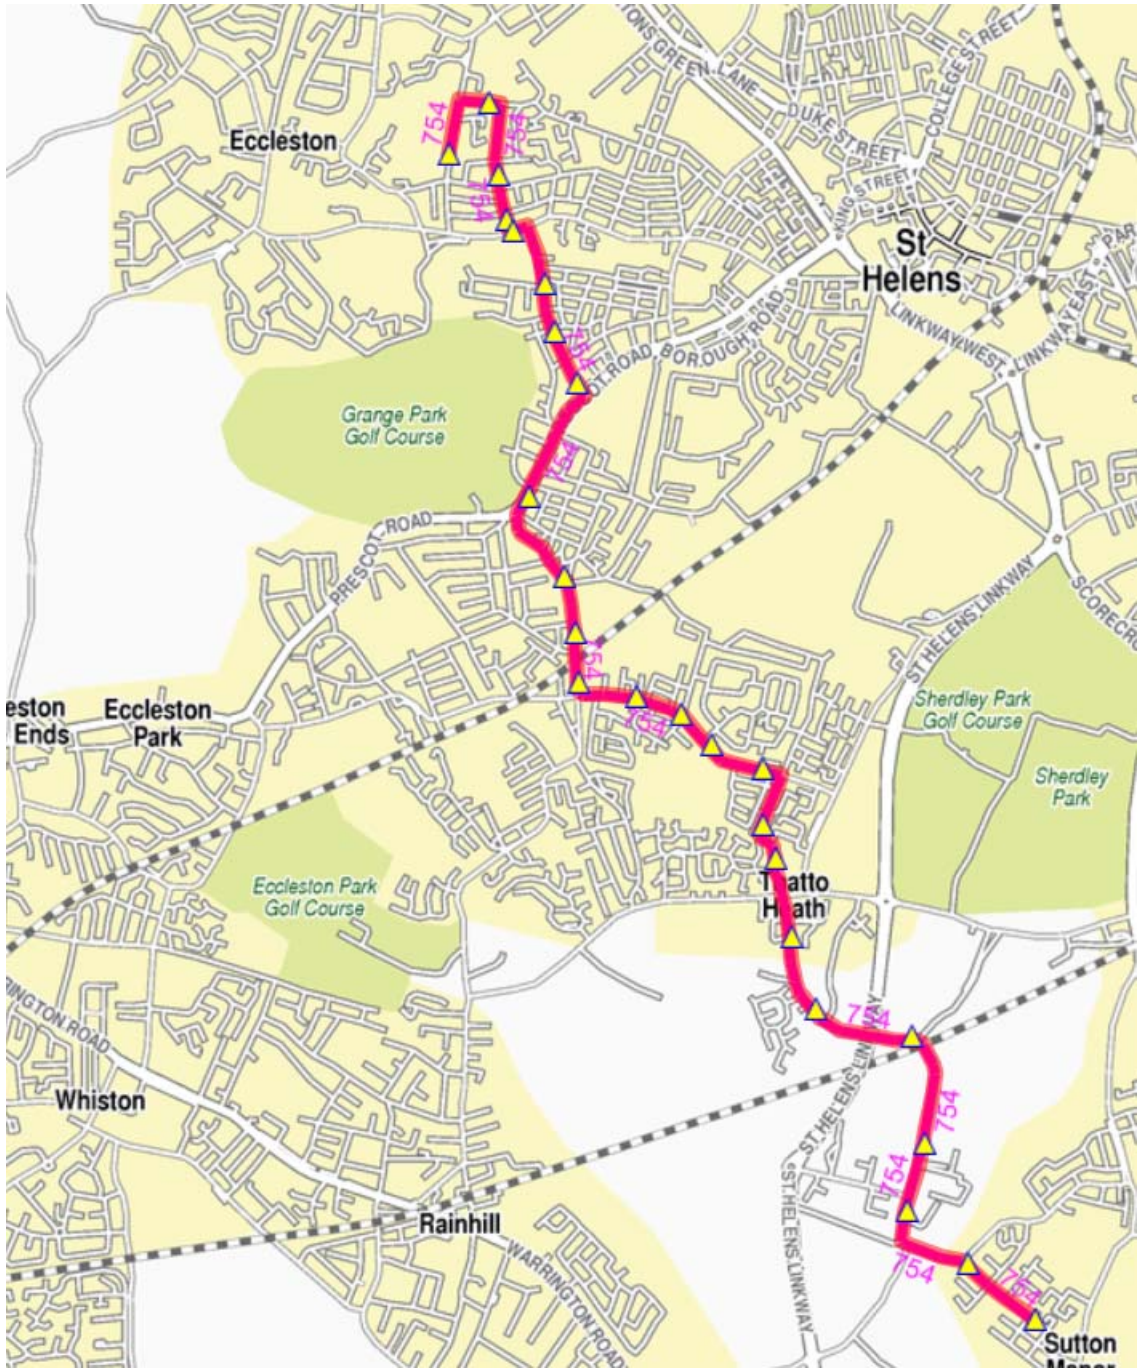

De La Salle School Rainhill Stoops via Prescott

750

Mondays to Fridays Schooldays Only

	Route No			
		750		
	Code			
De La Salle School		15:05		
Burrows Lane, St Helens Road		15:18		
Warrington Road/ Delph Lane		15:25		
Rainhill Stoops		15:35		

Route Details:

From: De La Salle School via Alder Hey Road, Dodd Avenue, Ellison Drive, Knowsley Road, Millfields, Burrows Lane, St Helens Road, Warrington Road to **Rainhill Stoops (Warrington Road/ Norland's Lane)**.

Monday to Friday Schooldays only

	754		
	15:10		
	15:20		
	15:30		

De La Salle School
Thatto Heath
Sutton Manor

Code

Route Details

From Eccleston (De La Salle School) via Alder Hey Road, Dodd Avenue, Ellison Drive, Knowsley Road, Dunriding Lane, Prescott Road, Lugsmore Lane, Thatto Heath Road, Elephant Lane, Sutton Heath Road, Lowfield Lane, Lea Green Road, Walkers Lane, Forest Road, **to Sutton Manor Forest Road, Jubits Lane .**

Route Details:

De la Salle School (Alder Hey Road) via Alder Hey Road, Dodd Avenue, Ellison Drive, Knowsley Road, Eccleston Street, Westfield Street, Ormskirk Street, Bridge Street, Linkway West, Linkway East, Parr Street, Peasley Cross Lane, Marshall's Cross Road, Robin's Lane, New Street, Mill Lane, Leach Lane, Clock Face Road Gorsey Lane, Neills Road, Travers Entry, The Pastures, Bold Road, Helena Road **To St Helens Junction.**