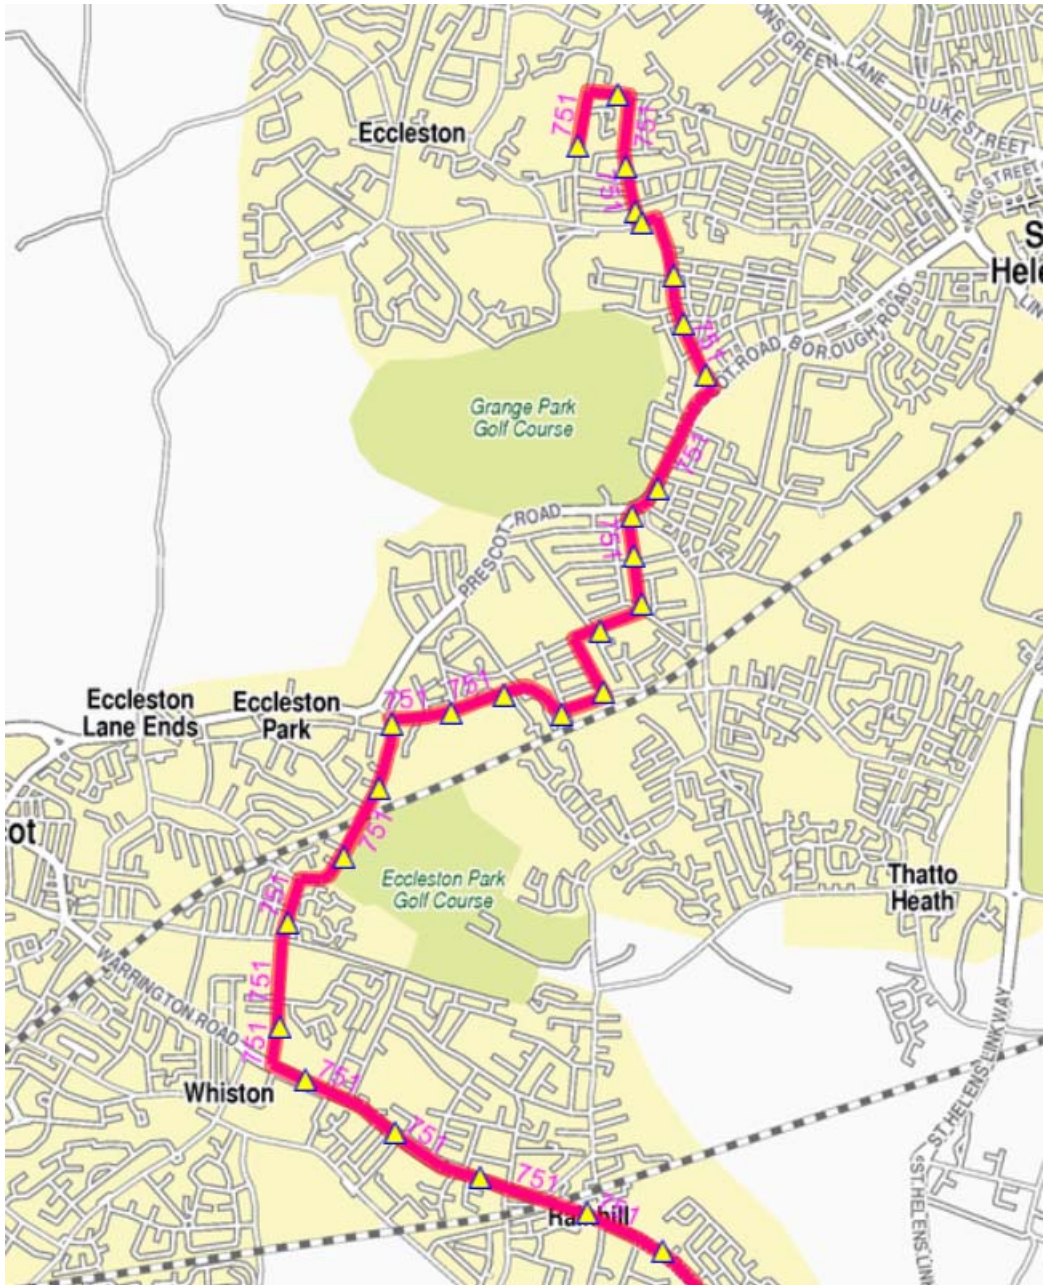

Route Details:

From: De La Salle School via Alder Hey Road, Dodd Avenue, Ellison Drive, Knowsley Road, Millfields, Burrows Lane, St Helens Road, Warrington Road to **Rainhill Stoops (Warrington Road/ Norland's Lane)**.

Service Number & Destination to be displayed

Rainhill Stoops 750

Mondays to Fridays Schooldays Only					
Route No			751		
<small>Code</small>					
De La Salle School			15:10		
Grange Park Rd, Prescott Rd			15:20		
Rainhill, Lawton Rd			15:31		

Route Details

From De La Salle High School via Alder Hey Road, Dodd Avenue, Ellison Drive, Knowsley Road, Dunriding Lane, Prescott Road, Grange Park Road, Upland Road, Austin Avenue, Scholes Lane, Portico Lane, Delph Lane, Warrington Road **to Warrington Road / Lawton Street.**

Route Details:

De la Salle School (Alder Hey Road) via Alder Hey Road, Dodd Avenue, Ellison Drive, Knowsley Road, Eccleston Street, Westfield Street, Ormskirk Street, Bridge Street, Linkway West, Linkway East, Parr Street, Peasley Cross Lane, Marshall's Cross Road, Robin's Lane, New Street, Mill Lane, Leach Lane, Clock Face Road Gorsey Lane, Neills Road, Travers Entry, The Pastures, Bold Road, Helena Road **To St Helens Junction.**