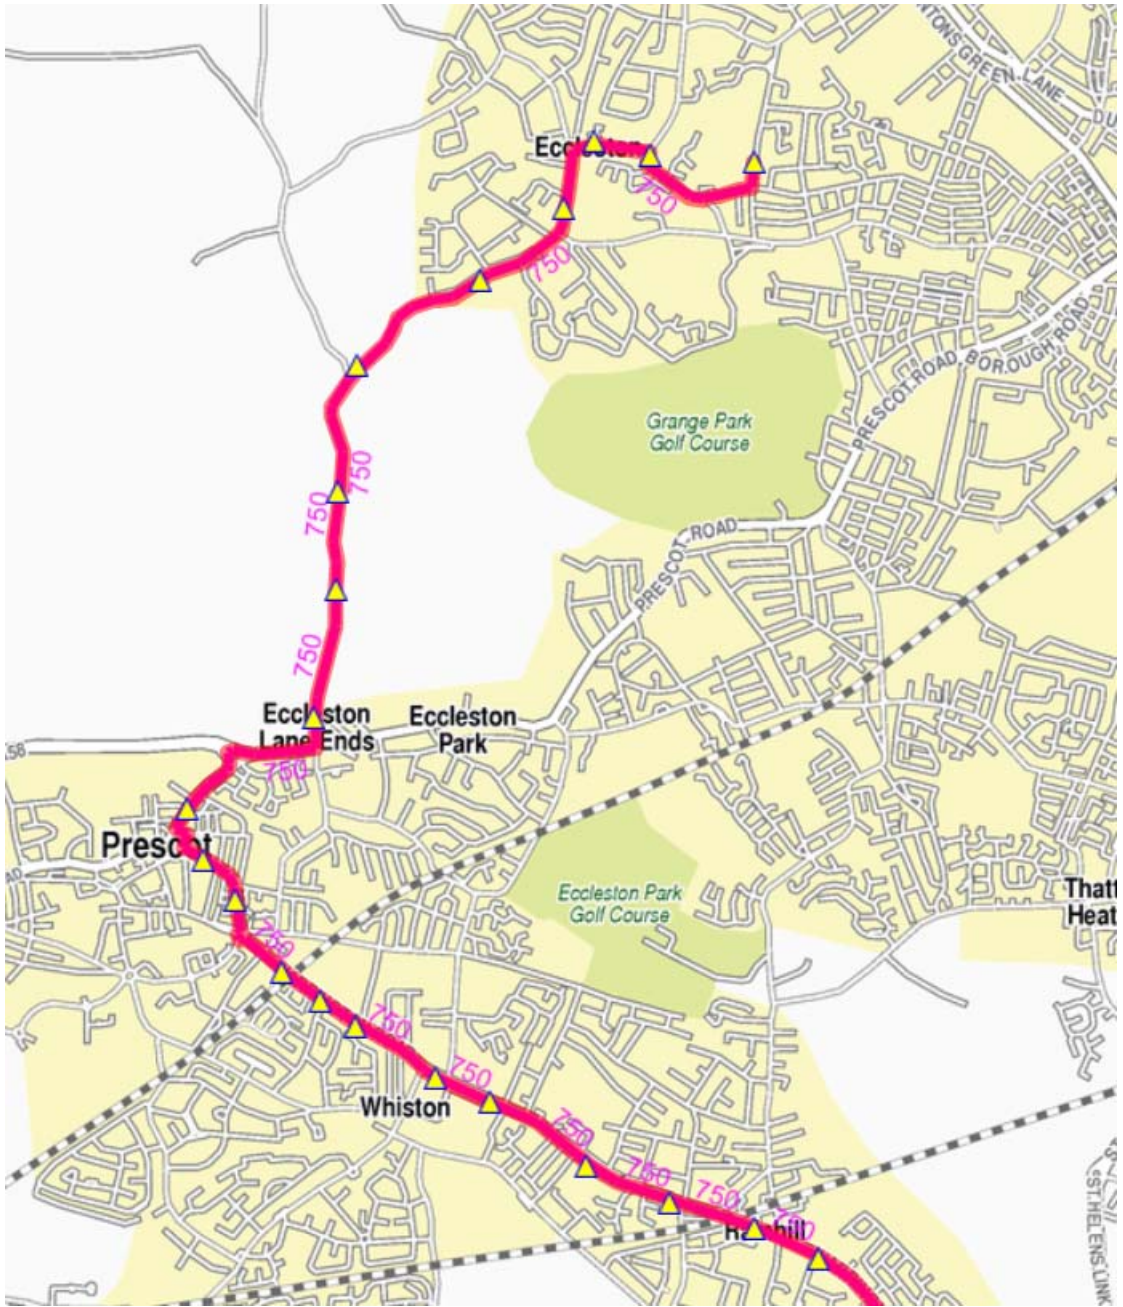

De La Salle School Rainhill Stoops via Prescott

750

Mondays to Fridays Schooldays Only

	Route No			
		750		
	Code			
De La Salle School		15:05		
Burrows Lane, St Helens Road		15:18		
Warrington Road/ Delph Lane		15:25		
Rainhill Stoops		15:35		

Route Details:

From: De La Salle School via Alder Hey Road, Dodd Avenue, Ellison Drive, Knowsley Road, Millfields, Burrows Lane, St Helens Road, Warrington Road to **Rainhill Stoops (Warrington Road/ Norland's Lane)**.

Service Number & Destination to be displayed

Rainhill Stoops 750

Mondays to Fridays Schooldays Only					
Route No			751		
<small>Code</small>					
De La Salle School			15:10		
Grange Park Rd, Prescott Rd			15:20		
Rainhill, Lawton Rd			15:31		

Route Details:

De la Salle School (Alder Hey Road) via Alder Hey Road, Dodd Avenue, Ellison Drive, Knowsley Road, Eccleston Street, Westfield Street, Ormskirk Street, Bridge Street, Linkway West, Linkway East, Parr Street, Peasley Cross Lane, Marshall's Cross Road, Robin's Lane, New Street, Mill Lane, Leach Lane, Clock Face Road Gorsey Lane, Neills Road, Travers Entry, The Pastures, Bold Road, Helena Road **To St Helens Junction.**