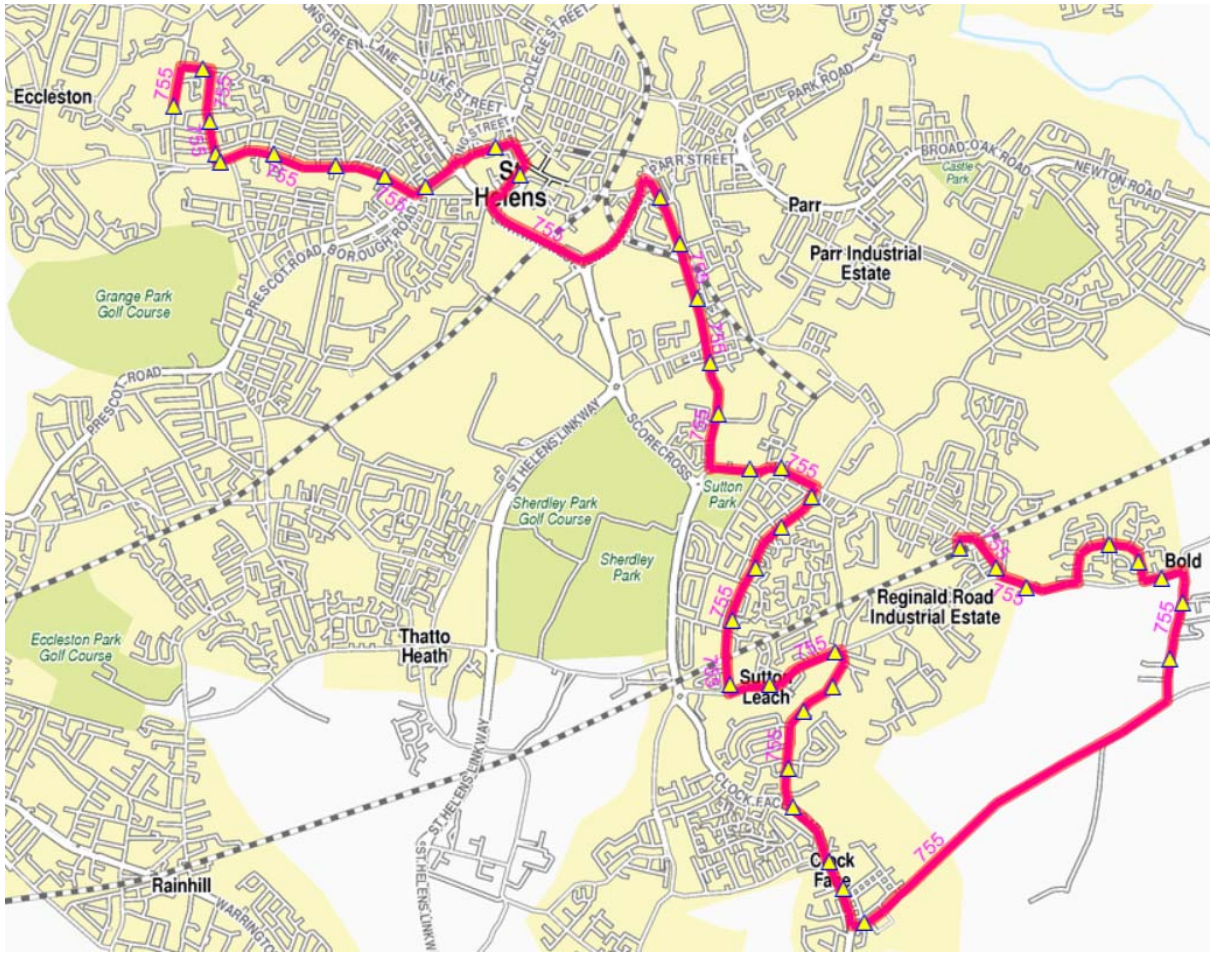

Route Details:

From: De La Salle School via Alder Hey Road, Dodd Avenue, Ellison Drive, Knowsley Road, Millfields, Burrows Lane, St Helens Road, Warrington Road to **Rainhill Stoops (Warrington Road/ Norland's Lane)**.

**De La Salle School and St Helens Junction via St Helens Hospital, Clock Face Bridge
755**

Monday to Friday Schooldays only

	755		
Code			
De La Salle School	15:08		
St Helens Hospital	15:19		
Clock Face Bridge	15:30		
St Helens Junction	15:40		

Route Details:

De la Salle School (Alder Hey Road) via Alder Hey Road, Dodd Avenue, Ellison Drive, Knowsley Road, Eccleston Street, Westfield Street, Ormskirk Street, Bridge Street, Linkway West, Linkway East, Parr Street, Peasley Cross Lane, Marshall's Cross Road, Robin's Lane, New Street, Mill Lane, Leach Lane, Clock Face Road Gorsey Lane, Neills Road, Travers Entry, The Pastures, Bold Road, Helena Road **To St Helens Junction.**

Service Numbers & Destinations to be displayed:

St Helens Junction 755

De La Salle - Reeds Brow via Rainford 743

Monday to Friday Schooldays only

		Route No		
		743		
		Code		
De La Salle School		15:10		
Pasture Lane		15:21		
Rainford Station		15:34		
<i>Reeds Brow/News Lane</i>		15:38		